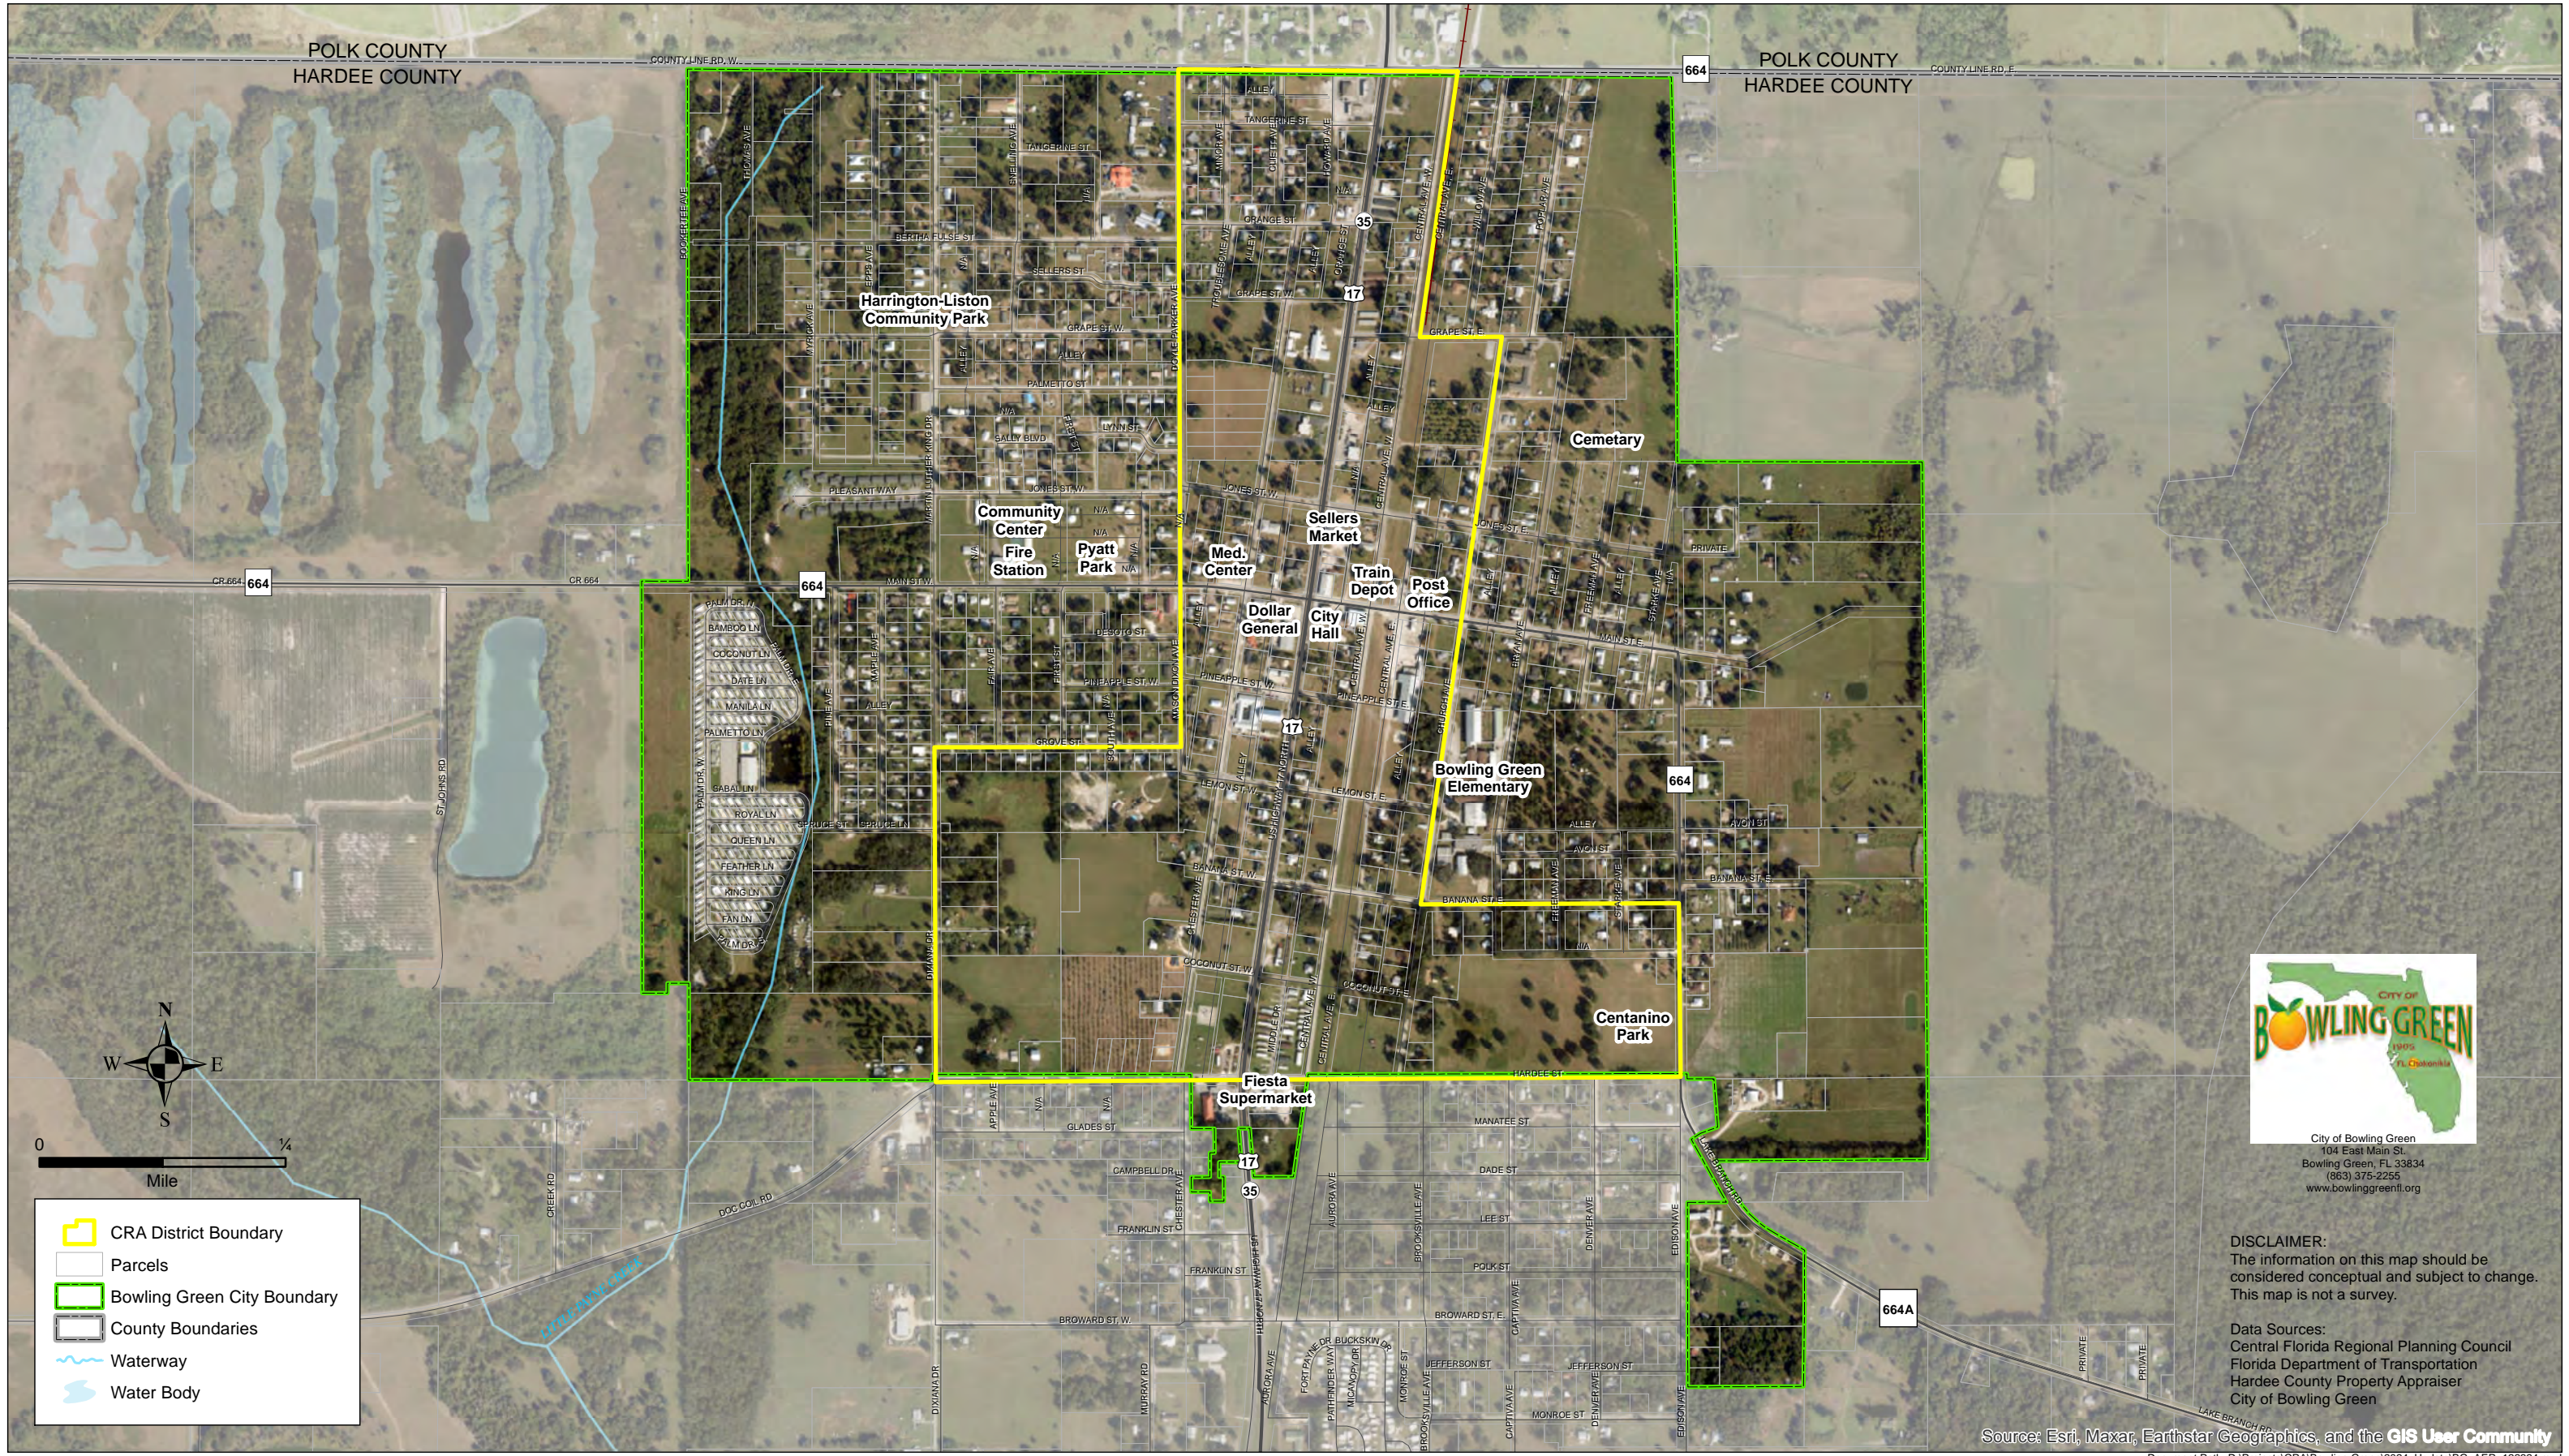

CITY OF BOWLING GREEN Aerial Photo Map

- CRA District Boundary
- Parcels
- Bowling Green City Boundary
- County Boundaries
- ~ Waterway
- Water Body

City of Bowling Green
104 East Main St.
Bowling Green, FL 33834
(863) 375-2255
www.bowlinggreenfl.org

DISCLAIMER:
The information on this map should be considered conceptual and subject to change. This map is not a survey.

Data Sources:
Central Florida Regional Planning Council
Florida Department of Transportation
Hardee County Property Appraiser
City of Bowling Green

Source: Esri, Maxar, Earthstar Geographics, and the GIS User Community

Document Path: D:\Projects\CRA\Bowling Green\2024_Update\BG_AER_122324.mxd